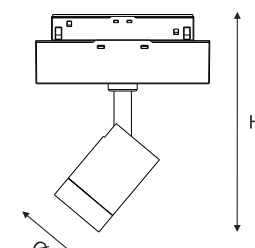

CODE	WATTAGE	LUMEN	SIZE mm
9104507	7W	875lm	Ø44 X 90H
9104512	12W	1500lm	Ø44 X 130H
9104516	16W	2000lm	Ø60 X 110H
9104520	20W	2500lm	Ø60 X 148H

Mounting Accessories

LED	ECO
PWM / 2.4Gwifi Controller	
55°C	Glowing Wire Test - 850°
-25°C	
IP 44	Adjustable
UGR <19	SDCM 2.0/3.0
COMPLIANCE	LM-78 TM-21 LM-80
EAC	
PASEL ACCREDITATION	COB
CRI >90	
SELV	series wiring
RoHS	
CE	COMPLIANCE
A++	DC 48V