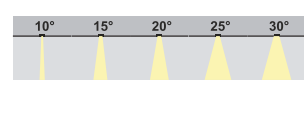

LED	ECO
PWM / 2.4Gwifi Controller	
55°C	Glowing Wire Test - 850°
-25°C	
IP 44	Adjustable
UGR <19	SDCM 2.0/3.0
COMPLIANCE	LM-78 TM-21 LM-80
EAC	
PASEL ACCREDITATION	COB
CRI >90	
SELV	series wiring
RoHS	
CE	COMPLIANCE
A++	DC 48V

3000K
4000K
5000K