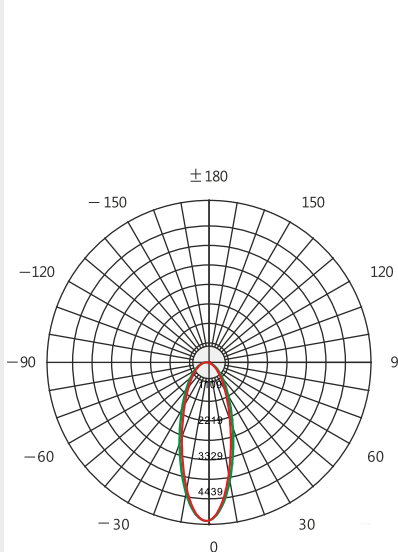

CODE	WATTAGE	LUMEN	SIZE mm
9104507	7W	875lm	Ø44 X 90H
9104512	12W	1500lm	Ø44 X 130H
9104516	16W	2000lm	Ø60 X 110H
9104520	20W	2500lm	Ø60 X 148H

Mounting Accessories

LED	ECO
PWM / 2.4Gwifi Controller	
55°C	Glowing Wire Test - 850°
-25°C	
IP 44	Adjustable
UGR <19	SDCM 2.0/3.0
COMPLIANCE	LM-78 TM-21 LM-80
EAC	
PASEL ACCREDITATION	COB
CRI >90	
SELV	series wiring
RoHS	
CE	COMPLIANCE
A++	DC 48V