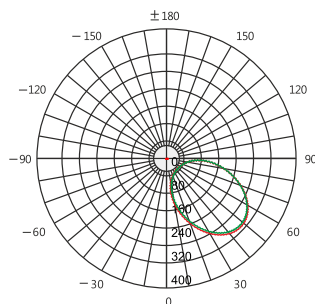

Technical specifications and certifications grid:

- LED
- PHASE DIMMING
- ENERGY STAR
- ECO
- 55°C
- Glowing Wire Test - 850°
- -25°C
- IP 65
- IK 06
- UGR <21
- SDCM 2.0/3.0
- CIDET
- EAC
- COMPLIANCE
- LM-79 TM-21
- LM-80
- PASEL ACCREDITATION
- SMD
- CRI >90
- SELV
- series wiring
- RoHS
- CE
- COMPLIANCE
- U
- A++
- 185-265V
- 50/60Hz