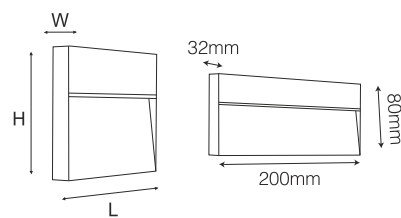

Technical specifications and certifications grid:

- LED
- PHASE DIMMING
- ENERGY STAR
- ECO
- 55°C
- Glowing Wire Test - 850°
- -25°C
- IP 65
- IK 06
- UGR <21
- SDCM 2.0/3.0
- CIDET
- EAC
- COMPLIANCE
- LM-79 TM-21
- LM-80
- PASEL ACCREDITATION
- SMD
- CRI >90
- SELV
- series wiring
- RoHS
- CE
- COMPLIANCE
- U
- A++
- 185-265V
- 50/60Hz