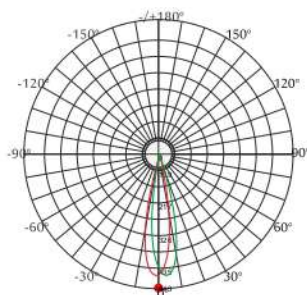

Standards - manufactured in accordance with tested as per PTPS IEC 62722, EN 60598-1

CODE	WATTAGE	LUMEN	SIZE mm	
6086303	3W	177lm	Ø20.5 X 72 H	Ø18
6086305	5W	295lm	Ø28 X 72 H	Ø25

			
PHASE DIMMING	DALI	1-10 DIMMING	
55°C	Glowing Wire Test - 850°		
-25°C	Adjusting		
IP 44	UGR <19	SDCM 2.0/3.0	
		COMPLIANCE LM-79 TM-21 (M-80)	
PASEL ACROLED SYSTEM	COB	CRI >90	
	SELV		series wiring
			
A++	85-265V 50/60Hz		