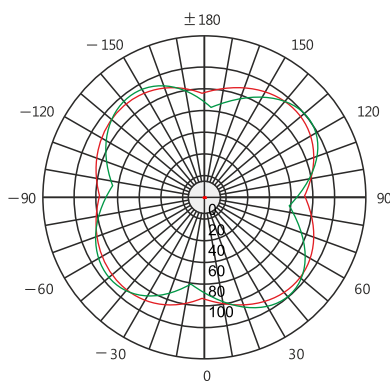

LED	ENERGIESAVE	ECO
55°C	Glowing Wire	
-25°C	Test - 850°	
IP 65	IK 08	UGR <21
		SDCM 2.0/3.0
CIDET	EAC	COMPLIANCE
		LM-79 TM-21
PASEL ACCREDITATION	SMD E27	CRI >90
		series wiring
RoHS	SELV	F
		series wiring
CE	COMPLIANCE	U
A++	185-265V	50/60Hz