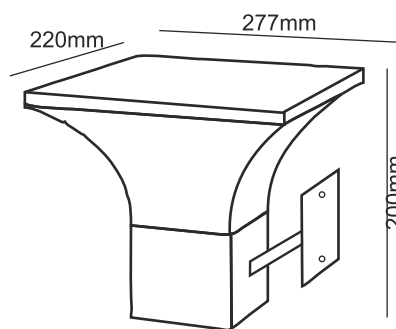

Supplied with surface mounted screw kit and also this product can be use as top wall mounted or top of bollard poles.

CODE	WATTAGE	LUMEN	SIZE mm
1617808	8W	760lm	220 X 277 X 200 H
1617812	12W	1140lm	220 X 277 X 200 H
1617814	14W	1260lm	220 X 277 X 200 H