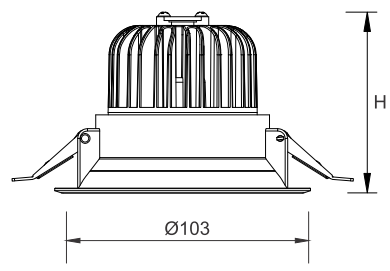

PHASE DIMMING		1-10 DIMMING	
	55°C	Glowing Wire	Test - 850°
IP 44		UGR <19	SDCM 2.0/3.0
		COMPLIANCE	
PASEL ACCREDITATION	COB	CRI >90	
	SELV		series wiring
A++	85-265V 50/60Hz