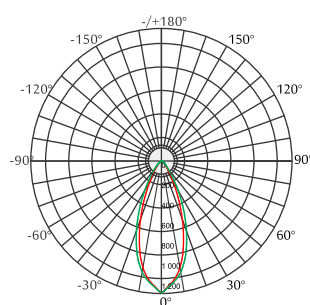

PHASE DIMMING		1-10 DIMMING	
	55°C	Glowing Wire	Test - 850°
IP 44		UGR <19	SDCM 2.0/3.0
		COMPLIANCE	
PASEL ACCREDITATION	COB	CRI >90	
	SELV		series wiring
A++	85-265V 50/60Hz