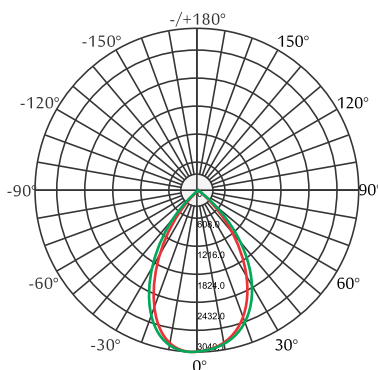

LED	Energy Star	ECO	GROUP DIMMING
PHASE DIMMING	DALI	1-10 DIMMING	
55°C	Glowing Wire Test - 850°		
-25°C			
IP 44	Adjusting	UGR <19	SDCM 2.0/3.0
CIDET	EAC	COMPLIANCE LM-79 TM-21	LMF-80
PASEL ACCREDITATION	COB	CRI >90	
SELV	F	series wiring	
RoHS			
CE	COMPLIANCE		
A++	85~265V	50/60Hz