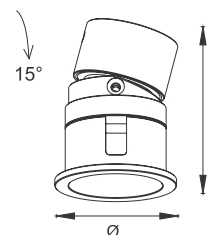

LED	Energy Star	ECO	GROUP DIMMING
PHASE DIMMING	DALI	1-10 DIMMING	
55°C	Glowing Wire Test - 850°		
-25°C			
IP 44	Adjusting	UGR <19	SDCM 2.0/3.0
CIDET	EAC	COMPLIANCE LM-79 TM-21	LMF-80
PASEL ACCREDITATION	COB	CRI >90	
SELV	F	series wiring	
RoHS			
CE	COMPLIANCE		
A++	85~265V	50/60Hz