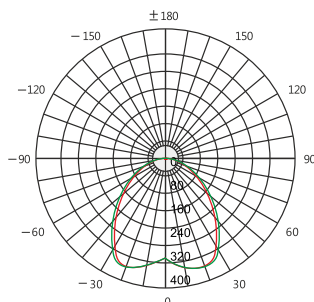

LED	ENERGY STAR	ECO
55°C	Glowing Wire Test - 850°	-25°C
IP 54	IK 08	UGR <21
		SDCM 2.0/3.0
CIDET	EAC	COMPLIANCE
		LM-79 TM-21 (lm-80)
PASEL ACCREDITATION	SMD	CRI >90
ROHS	SELV	F series wiring
CE	COMPLIANCE	U
A++	185-265V	50/60Hz