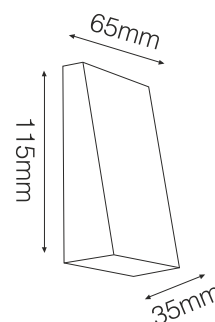

Standards - manufactured in accordance with tested as per PTPS IEC 62722

Colors - Titanium anodized, Silver anodized, Black powder coated

White powder coated.

CODE	WATTAGE	LUMEN	SIZE mm
1623704	4W	420lm	65 X 35 X 115 H