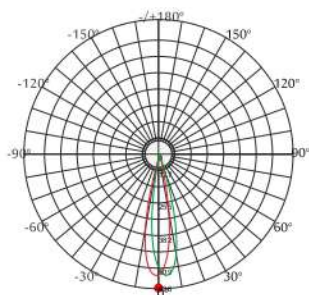

2700K
3000K
4000K
5000K

LED Drivers - PHILIPS GTI | | TRIDONIC | LED Chips - BRIDGELUX | CREE | SHARP | SAMSUNG | PHILIPS | CITIZEN

In a continuing effort to offer the best product possible, we reserve the right to change, without notice, specifications or materials that has recent technology will not alter the function of the product. Specification sheets found at www.romaluce.it are the most recent versions and supercede all other printed or electronic versions.