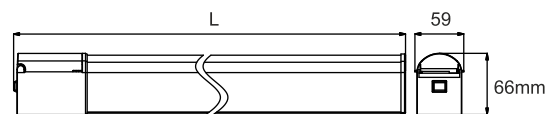

LED - reducing energy consumption with L80/B10/F10 50,000 hrs lifetime.

Standards - manufactured in accordance with tested as per PTPS IEC 62722

Accessories - Euro / UK socket 12V or 220V upon request.

CODE	WATTAGE	LUMEN	SIZE mm
9403708	8W	800lm	492 x 59 x 66mm H
9403715	15W	1500lm	682 x 59 x 66mm H
9403720	20W	2000lm	982 x 59 x 66mm H