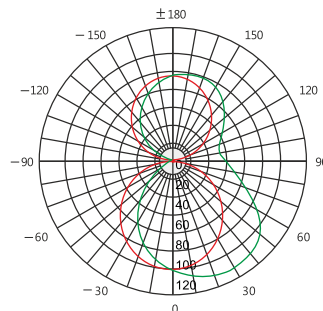

2700K
3000K
4000K
5000K

PHASE DIMMING LED ENERGY STAR

55°C
-25°C
Glowing Wire Test - 850°

IP 65 IK 06 UGR <19 SDCM 2.0/3.0

CIDET EAC COMPLIANCE LM-79 TM-21 LM-80

PASEL ACCREDITATION SMD CRI >90

RoHS SELV F series wiring

CE COMPLIANCE U

A++ 220~240V 50/60Hz

LED Drivers - PHILIPS GTCI MEAN WELL GTCI TRIDONIC LED Chips - BRIDGELUX CREE SHARP SAMSUNG PHILIPS CITIZEN

In a continuing effort to offer the best product possible, we reserve the right to change, without notice, specifications or materials that in our opinion will not alter the function of the product. Specification sheets found at www.romaluce.it are the most recent versions and supercede all other printed or electronic versions.