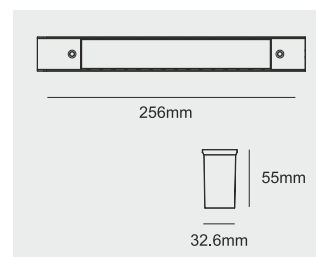

TYPE - C	ECO	different length
55°C	PWM / 2.4Gwifi Controller	
-25°C		
PASEL ACCREDITATION	IP 20	EMERGENCY LIGHT
SELV	F	series wiring
RoHS		
CE COMPLIANCE	CIDET	ERC
A++	DC 48V