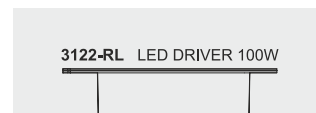

Color - Black & White

Surface Mounted	CODE	SIZE mm
	3122-003	300 X 32.6 X 5 H
	3122-006	600 X 32.6 X 5 H
	3122-012	1200 X 32.6 X 5 H

H:5mm

W:32.6mm

300 / 600 / 1200mm

3122-RL

3122-FP

3122-MP

Linear Connection

TYPE - C	ECO	different length
55°C	PWM / 2.4Gwifi Controller	
-25°C		
PASEL ACCREDITATION	IP 20	EMERGENCY LIGHT
SELV	F	series wiring
RoHS		
CE COMPLIANCE	CIDET	ERC
A++	DC 48V	

In a continuing effort to offer the best product possible, we reserve the right to change, without notice, specifications or materials that in our opinion will not alter the function of the product. Specification sheets found at www.romaluce.it are the most recent versions and supercede all other printed or electronic versions.