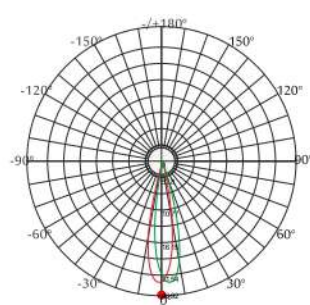

PHASE DIMMING	DALI	1-10 DIMMING	
55°C	Glowing Wire Test - 850°		
-25°C	IP 65	UGR <17	SDCM 2.0/3.0
	Adjusting	COMPLIANCE	LM-79 TM-21 (M-80)
	EAC	CRI >90	
PASEL ACROLED MODULE	COB	SELV	series wiring
	RoHS		F
CE			U
A++	85-265V 50/60Hz