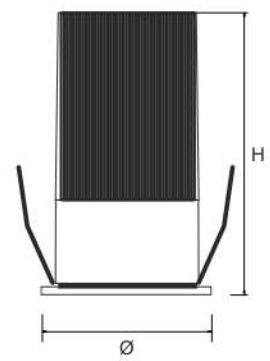

PHASE DIMMING	DALI	1-10 DIMMING	
55°C	Glowing Wire Test - 850°		
-25°C	IP 65	UGR <17	SDCM 2.0/3.0
	Adjusting	COMPLIANCE	LM-79 TM-21 (M-80)
	EAC	CRI >90	
PASEL ACROLED MODULE	COB	SELV	series wiring
	RoHS		F
CE			U
A++	85-265V 50/60Hz