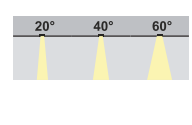

Description

- Housing** - Die cast aluminium with option of black & white finish.
- Diffuser** - Tempered clear glass or PMMA polycarbonate
- Reflector** - Anodized aluminium reflector
- LED** - reducing energy consumption with L80/B10/F10 50,000 hrs lifetime.
- Standards** - manufactured in accordance with EN 60598-1 and 60598-2-1

CODE	WATTAGE	LUMEN	SIZE mm
9104009	9W	990lm	Ø50 X 163 H

Mounting Accessories

LED	
PWM / 2.4Gwifi Controller	ECO
55°C	Glowing Wire Test - 850°
-25°C	
IP 44	Adjustable
UGR <19	SDCM 2.0/3.0
COMPLIANCE	
LM-78 TM-21	LM-80
PASEL ACCREDITATION	COB
CRI >90	
SELV	
RoHS	
CE	COMPLIANCE
U	
A++	DC 48V