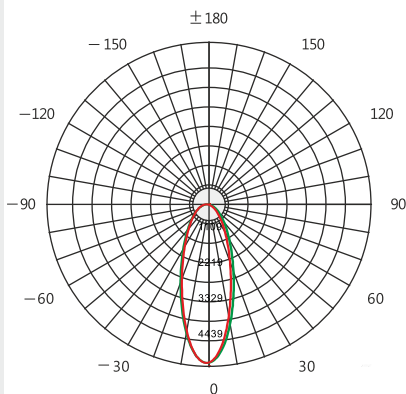

CODE	WATTAGE	LUMEN	SIZE mm
9104009	9W	990lm	Ø50 X 163 H

Mounting Accessories

LED	
PWM / 2.4Gwifi Controller	ECO
55°C	Glowing Wire Test - 850°
-25°C	
IP 44	Adjustable
UGR <19	SDCM 2.0/3.0
COMPLIANCE	
LM-78 TM-21	LM-80
PASEL ACCREDITATION	COB
CRI >90	
SELV	
RoHS	
CE	COMPLIANCE
U	
A++	DC 48V