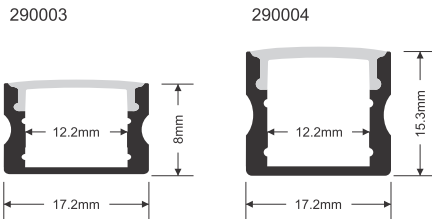

Objective

Designed in a creative carrier buckle extremely convenient for installation and maintenance. Aluminum profile with high-quality surface treatment and three optional colors of black, white, and silver. Specially designed light source with PC diffusers producing homogenous & soft lighting. Super free connection: 180 ° extender.

Obiettivo

Progettato con una fibbia portante creativa estremamente conveniente per l'installazione e la manutenzione. Profilo in alluminio con trattamento superficiale di alta qualità e tre colori opzionali di nero, bianco e argento. Sorgente luminosa appositamente progettata con diffusori per PC che producono un'illuminazione omogenea e morbida. Collegamento super libero: prolunga a 180 °, angolo.

Description

Housing - 6063 alloy used for aluminum extruded. It allows complex shapes to be formed with very smooth surfaces fit for anodizing and so is popular for visible architectural applications. This aluminum profile can be manufactured with maximum length 5000mm and it has several mounting accessories as suspension kit, surface kit and recessed kit.

Diffuser - PMMA opal, clear or prismatic