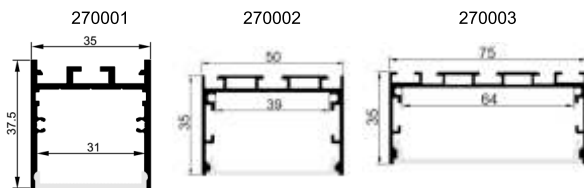

1. **Applications**
2. Pendant
   - Recessed(trimless)
   - Surface mounted