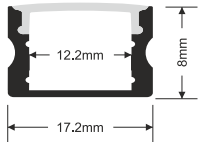

Objective

Designed in a creative carrier buckle extremely convenient for installation and maintenance. Aluminum profile with high-quality surface treatment and three optional colors of black, white, and silver. Specially designed light source with PC diffusers producing homogenous & soft lighting. Super free connection: 180 ° extender.

Obiettivo

Progettato con una fibbia portante creativa estremamente conveniente per l'installazione e la manutenzione. Profilo in alluminio con trattamento superficiale di alta qualità e tre colori opzionali di nero, bianco e argento. Sorgente luminosa appositamente progettata con diffusori per PC che producono un'illuminazione omogenea e morbida. Collegamento super libero: prolunga a 180 °, angolo.

Description

Housing - 6063 alloy used for aluminum extruded. It allows complex shapes to be formed with very smooth surfaces fit for anodizing and so is popular for visible architectural applications. This aluminum profile can be manufactured with maximum length 5000mm and it has several mounting accessories as suspension kit, surface kit and recessed kit.

Diffuser - PMMA opal, clear or prismatic

290003

290005

Applications

Pendant

Recessed(trimless)

Surface mounted

In a continuing effort to offer the best product possible, we reserve the right to change, without notice, specifications or materials that in our opinion will not alter the function of the product. Specification sheets found at www.romaluce.it are the most recent versions and supercede all other printed or electronic versions.