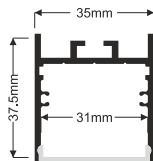

Applications

Pendant

Recessed(trimless)

Surface mounted

270001