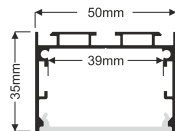

Objective

Designed in a creative carrier buckle extremely convenient for installation and maintenance. Aluminum profile with high-quality surface treatment and three optional colors of black, white, and silver. Specially designed light source with PC diffusers producing homogenous & soft lighting. Super free connection: 180 ° extender.

Obiettivo

Progettato con una fibbia portante creativa estremamente conveniente per l'installazione e la manutenzione. Profilo in alluminio con trattamento superficiale di alta qualità e tre colori opzionali di nero, bianco e argento. Sorgente luminosa appositamente progettata con diffusori per PC che producono un'illuminazione omogenea e morbida. Collegamento super libero: prolunga a 180 °, angolo.

Description

Housing - 6063 alloy used for aluminum extruded. It allows complex shapes to be formed with very smooth surfaces fit for anodizing and so is popular for visible architectural applications. This aluminum profile can be manufactured with maximum length 5000mm and it has several mounting accessories as suspension kit, surface kit and recessed kit.

Diffuser - PMMA opal, clear or prismatic

290005

Applications

Pendant

Recessed(trimless)

Surface mounted

270002

In a continuing effort to offer the best product possible, we reserve the right to change, without notice, specifications or materials that in our opinion will not alter the function of the product. Specification sheets found at www.romaluce.it are the most recent versions and supercede all other printed or electronic versions.