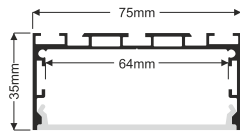

Objective

Designed in a creative carrier buckle extremely convenient for installation and maintenance. Aluminum profile with high-quality surface treatment and three optional colors of black, white, and silver. Specially designed light source with PC diffusers producing homogenous & soft lighting. Super free connection: 180 ° extender.

Obiettivo

Progettato con una fibbia portante creativa estremamente conveniente per l'installazione e la manutenzione. Profilo in alluminio con trattamento superficiale di alta qualità e tre colori opzionali di nero, bianco e argento. Sorgente luminosa appositamente progettata con diffusori per PC che producono un'illuminazione omogenea e morbida. Collegamento super libero: prolunga a 180 °, angolo.

Description

Housing - 6063 alloy used for aluminum extruded. It allows complex shapes to be formed with very smooth surfaces fit for anodizing and so is popular for visible architectural applications. This aluminum profile can be manufactured with maximum length 5000mm and it has several mounting accessories as suspension kit, surface kit and recessed kit.

Diffuser - PMMA opal, clear or prismatic

290005

Applications

Pendant

Recessed(trimless)

Surface mounted

270003

In a continuing effort to offer the best product possible, we reserve the right to change, without notice, specifications or materials that in our opinion will not alter the function of the product. Specification sheets found at www.romaluce.it are the most recent versions and supercede all other printed or electronic versions.