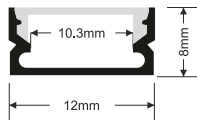

Objective

Designed in a creative carrier buckle extremely convenient for installation and maintenance. Aluminum profile with high-quality surface treatment and three optional colors of black, white, and silver. Specially designed light source with PC diffusers producing homogenous & soft lighting. Super free connection: 180 ° extender.

Obiettivo

Progettato con una fibbia portante creativa estremamente conveniente per l'installazione e la manutenzione. Profilo in alluminio con trattamento superficiale di alta qualità e tre colori opzionali di nero, bianco e argento. Sorgente luminosa appositamente progettata con diffusori per PC che producono un'illuminazione omogenea e morbida. Collegamento super libero: prolunga a 180 °, angolo.

Description

Housing - 6063 alloy used for aluminum extruded. It allows complex shapes to be formed with very smooth surfaces fit for anodizing and so is popular for visible architectural applications. This aluminum profile can be manufactured with maximum length 5000mm and it has several mounting accessories as suspension kit, surface kit and recessed kit.

Diffuser - PMMA opal, clear or prismatic

290005

Applications

Pendant

Recessed(trimless)

Surface mounted

In a continuing effort to offer the best product possible, we reserve the right to change, without notice, specifications or materials that in our opinion will not alter the function of the product. Specification sheets found at www.romaluce.it are the most recent versions and supercede all other printed or electronic versions.