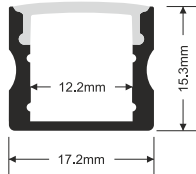

290004

290005