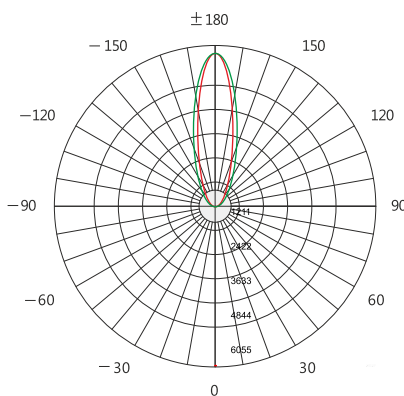

LED ENERGY STAR ECO
PHASE DIMMING DALI 1-10 DIMMING
65°C -20°C
IP 67 IK 10 UGR <21 SDCM 2.0/3.0
CIDET EAC COMPLIANCE LM-79 TM-21 LM-80
PASEL ACCREDITATION SMD CRI >90
ROHS SELV F series wiring
CE COMPLIANCE U
A++ DC 24V 85-265V 50/60Hz