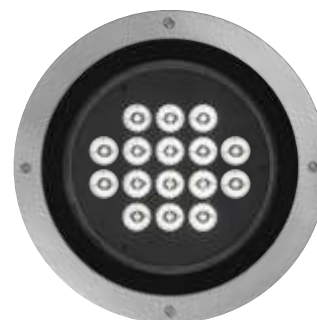

Description

Housing - Made of high corrosion die cast aluminum with high corrosion stainless steel 316 trim cover. Sealed with silicon gasket rubber.

Diffuser - Tempered Glass diffuser specially for LED with PMMA optical lens.

LED - reducing energy consumption with L80/B10/F10 50,000 hrs lifetime.

Standards - manufactured in accordance with EN 60598-1 and 60598-2-1

Accessories- Aluminum box for ground fixing, honeycomb, frosted glass, elliptical lens.

CODE	WATTAGE	LUMEN	SIZE mm	Ø
1100703	3.5W	365lm	Ø110 X 96 H	Ø96
1100707	7W	735lm	Ø130 X 115 H	Ø118
1100712	12W	1260lm	Ø130 X 115 H	Ø118
1100716	16W	1680lm	Ø150 X 118 H	Ø140
1100722	22W	2310lm	Ø210 X 120 H	Ø185
1100730	30W	3150lm	Ø260 X 146 H	Ø235
1100740	40W	4200lm	Ø260 X 195 H	Ø235
1100756	56W	5880lm	Ø330 X 198 H	Ø300
1100772	72W	7560lm	Ø330 X 260 H	Ø300