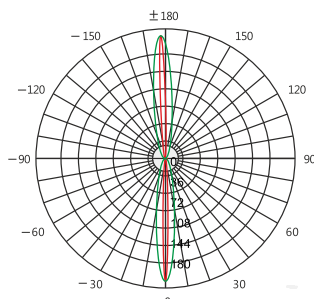

LED	ENERGY STAR	ECO	
55°C	Glowing Wire Test - 850°		
-25°C			
IP 65	IK 07	UGR <21	SDCM 2.0/3.0
CIDET	EAC	COMPLIANCE LM-79 TM-21	LM-80
PASEL ACCREDITATION	SMD	CRI >90	
RoHS	SELV	F series wiring	
CE	COMPLIANCE	U	
A++	185-265V	50/60Hz