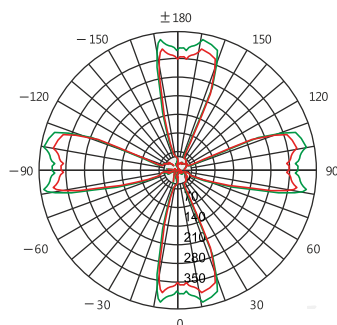

**Standards** - manufactured in accordance with tested as per PTPS IEC 62722

CODE	WATTAGE	LUMEN	SIZE mm
1614704	4x1W	500lm	70 X 50 X 70 H

LED	ENERGY STAR	ECO
55°C	Glowing Wire Test - 850°	
-25°C		
IP 54	IK 08	UGR <21
		SDCM 2.0/3.0
CIDET	EAC	COMPLIANCE
		LM-79 TM-21
PASEL ACCREDITATION	SMD	CRI >90
		series wiring
RoHS	SELV	F
		series wiring
CE	COMPLIANCE	U
<b>A++</b>	185-265V	50/60Hz