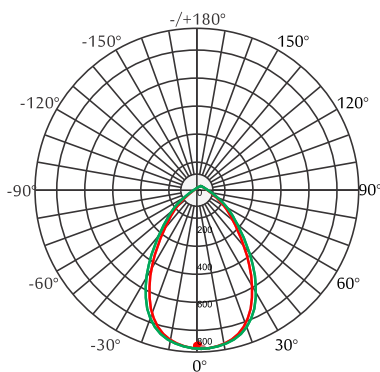

LED	ENERGY STAR	ECO	IP 44
PHASE DIMMING	DALI	1-10 DIMMING	Glowing Wire Test - 850°
55°C	-25°C	IP 44	Adjusting
IP 44	Adjusting	UGR <19	SDCM 2.0/3.0
CIDET	EAC	COMPLIANCE LM-79 TM-21	LM-80
PASEL ACCREDITATION	COB	CRI >90	series wiring
ROHS	SELV	F	series wiring
CE	COMPLIANCE	RECYCLE	U
A++	85-265V	50/60Hz