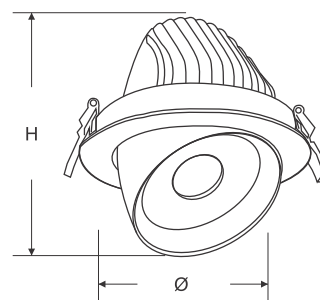

LED	ENERGY STAR	ECO	IP 44
PHASE DIMMING	DALI	1-10 DIMMING	Glowing Wire Test - 850°
55°C	-25°C	IP 44	Adjusting
IP 44	Adjusting	UGR <19	SDCM 2.0/3.0
CIDET	EAC	COMPLIANCE LM-79 TM-21	LM-80
PASEL ACCREDITATION	COB	CRI >90	series wiring
ROHS	SELV	F	series wiring
CE	COMPLIANCE	RECYCLE	U
A++	85-265V	50/60Hz