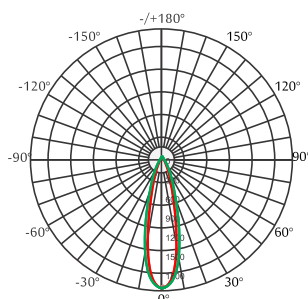

FRAMELESS		LED		GROUP DIMMING	
PHASE DIMMING	DALI	1-10 DIMMING	ENERGY STAR		
55°C	Glowing Wire Test - 850°		-25°C		
IP 44	ECO	UGR <19	SDCM 2.0/3.0		
CIDET	EAC	COMPLIANCE LM-79 TM-21 LM-80			
PASEL ACCREDITATION	COB	CRI >90	series wiring		
ROHS	SELV	F	series wiring		
CE	COMPLIANCE	RECYCLE	U		
A++		85-265V 50/60Hz