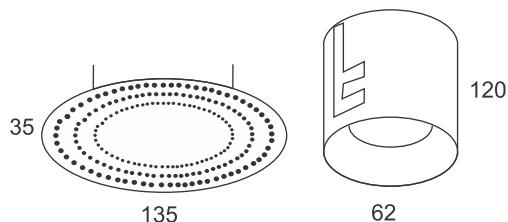

FRAMELESS		LED		GROUP DIMMING	
PHASE DIMMING	DALI	1-10 DIMMING	ENERGY STAR		
55°C	Glowing Wire Test - 850°		-25°C		
IP 44	ECO	UGR <19	SDCM 2.0/3.0		
CIDET	EAC	COMPLIANCE LM-79 TM-21 LM-80			
PASEL ACCREDITATION	COB	CRI >90	series wiring		
ROHS	SELV	F	series wiring		
CE	COMPLIANCE	RECYCLE	U		
A++		85-265V 50/60Hz