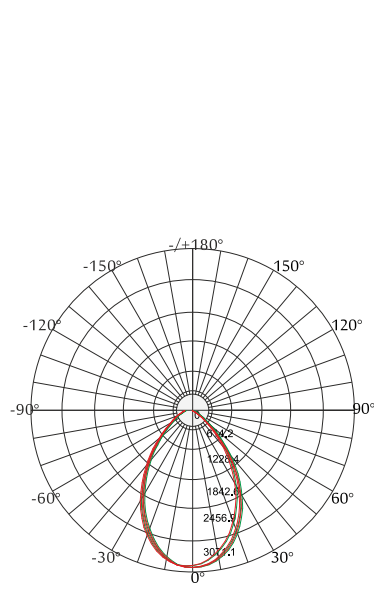

**Standards** - manufactured in accordance with tested as per PTPS IEC 62722

Fixture cover plate anodized plating with choice of colors

CODE	WATTAGE	LUMEN	SIZE mm
5590610	10W	1010lm	Ø60 X 90 X 168 H

LED	EMERSON	ECO	Adjustable
PHASE DIMMING	DALI	1-10 DIMMING	Adjustable
65°C	Glowing Wire	Test - 850°	
-20°C	IP 44	IK 06	UGR <19
	SDCM 2.0/3.0	COMPLIANCE	
	CIDET	EAC	LM-79 TM-21 (TM-80)
PASEL ACCREDITATION	COB	CRI >90	series wiring
RoHS	SELV	F	
CE	COMPLIANCE	U	
<b>A++</b>	85-265V 50/60Hz		