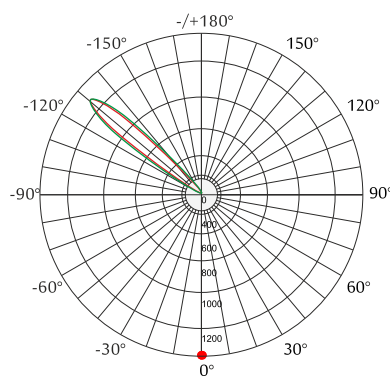

RGB
2700K
3000K
4000K
5000K
6000K

LED	ENERGY STAR	ECO	
PHASE DIMMING	DALI	1-10 DIMMING	
65°C	Glowing Wire Test - 850°		
-20°C			
IP 66	IK 09	UGR <21	SDCM 2.0/3.0
CIDET	EAC	COMPLIANCE LM-79 TM-21 LM-80	
PASEL ACCREDITATION	SMD	CRI >90	
ROHS	SELV	F	series wiring
CE	COMPLIANCE	U	
A++	DC 24V	85-265V 50/60Hz