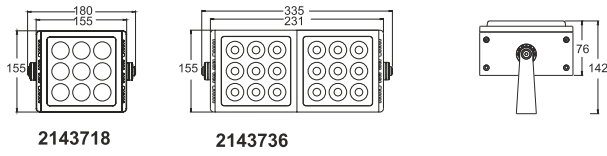

Standards - manufactured in accordance with EN 60598-1 and 60598-2-1

Accessories - Mounting bracket, cowl shade.

CODE	WATTAGE	LUMEN	SIZE mm
2143718	18W	2340lm	180 X 155 X 76H
2143736	36W	4680lm	335 X 155 X 76H
2143754	54W	7020lm	482 X 155 X 76H
2143872	72W	9360lm	342 X 320 X 76H
21438108	108W	14040lm	435 X 320 X 76H
21438144	144W	18720lm	529 X 320 X 76H

Dimensions (mm)

Photometry