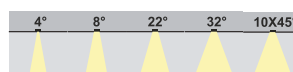

Standards - manufactured in accordance with EN 60598-1 and 60598-2-1

Accessories - Mounting bracket, cowl shade.

CODE	WATTAGE	LUMEN	SIZE mm
2143718	18W	2340lm	180 X 155 X 76H
2143736	36W	4680lm	335 X 155 X 76H
2143754	54W	7020lm	482 X 155 X 76H
2143872	72W	9360lm	342 X 320 X 76H
21438108	108W	14040lm	435 X 320 X 76H
21438144	144W	18720lm	529 X 320 X 76H