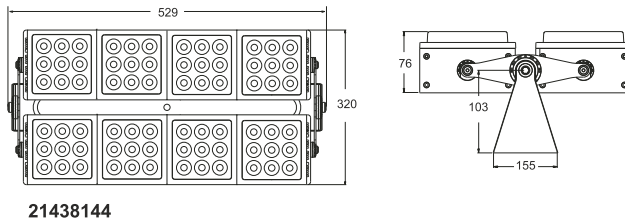

Standards - manufactured in accordance with EN 60598-1 and 60598-2-1

Accessories - Mounting bracket, cowl shade.

CODE	WATTAGE	LUMEN	SIZE mm
2143718	18W	2340lm	180 X 155 X 76H
2143736	36W	4680lm	335 X 155 X 76H
2143754	54W	7020lm	482 X 155 X 76H
2143872	72W	9360lm	342 X 320 X 76H
21438108	108W	14040lm	435 X 320 X 76H
21438144	144W	18720lm	529 X 320 X 76H

Dimensions (mm)

Photometry