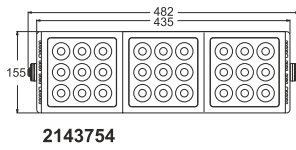

Standards - manufactured in accordance with EN 60598-1 and 60598-2-1

Accessories - Mounting bracket, cowl shade.

CODE	WATTAGE	LUMEN	SIZE mm
2143718	18W	2340lm	180 X 155 X 76H
2143736	36W	4680lm	335 X 155 X 76H
2143754	54W	7020lm	482 X 155 X 76H
2143872	72W	9360lm	342 X 320 X 76H
21438108	108W	14040lm	435 X 320 X 76H
21438144	144W	18720lm	529 X 320 X 76H

Dimensions (mm)

Photometry