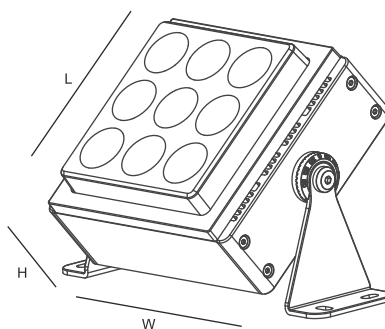

Standards - manufactured in accordance with EN 60598-1 and 60598-2-1

Accessories - Mounting bracket, cowl shade.

CODE	WATTAGE	LUMEN	SIZE mm
2143718	18W	2340lm	180 X 155 X 76H
2143736	36W	4680lm	335 X 155 X 76H
2143754	54W	7020lm	482 X 155 X 76H
2143872	72W	9360lm	342 X 320 X 76H
21438108	108W	14040lm	435 X 320 X 76H
21438144	144W	18720lm	529 X 320 X 76H