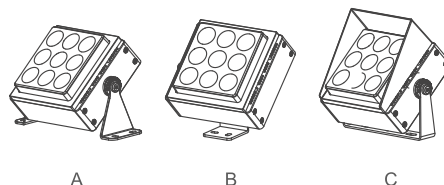

Standards - manufactured in accordance with EN 60598-1 and 60598-2-1

Accessories - Mounting bracket, cowl shade.

CODE	WATTAGE	LUMEN	SIZE mm
2143718	18W	2340lm	180 X 155 X 76H
2143736	36W	4680lm	335 X 155 X 76H
2143754	54W	7020lm	482 X 155 X 76H
2143872	72W	9360lm	342 X 320 X 76H
21438108	108W	14040lm	435 X 320 X 76H
21438144	144W	18720lm	529 X 320 X 76H