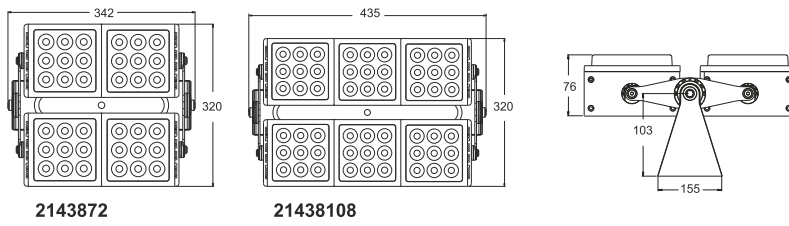

Standards - manufactured in accordance with EN 60598-1 and 60598-2-1

Accessories - Mounting bracket, cowl shade.

CODE	WATTAGE	LUMEN	SIZE mm
2143718	18W	2340lm	180 X 155 X 76H
2143736	36W	4680lm	335 X 155 X 76H
2143754	54W	7020lm	482 X 155 X 76H
2143872	72W	9360lm	342 X 320 X 76H
21438108	108W	14040lm	435 X 320 X 76H
21438144	144W	18720lm	529 X 320 X 76H

Dimensions (mm)

Photometry