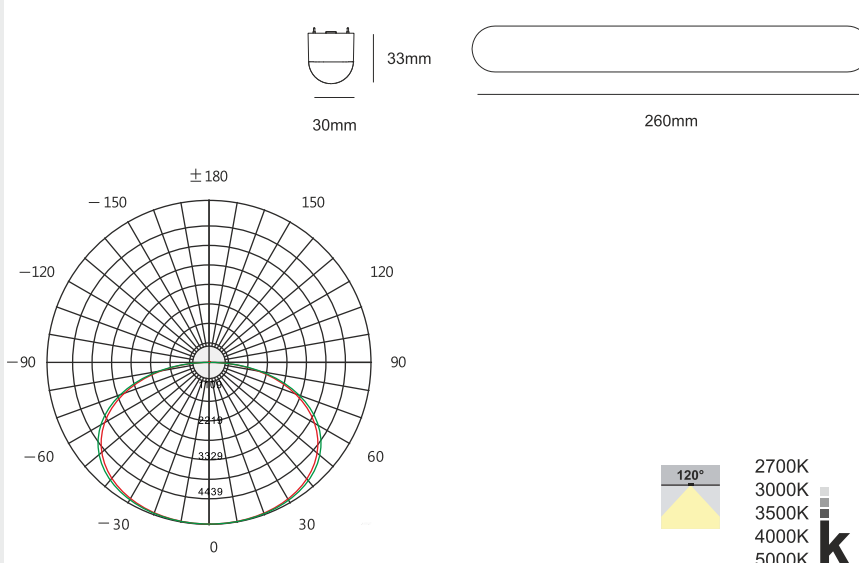

CODE	WATTAGE	LUMEN	SIZE mm
9110512	12W	1464lm	260 X 30 X 30H

Mounting Accessories

55°C -25°C	Glowing Wire Test - 850°
IP 40	LED
UGR <19	SDCM 2.0/3.0
PASEL ACCREDITATION	COB
CRI >90	
A++	DC 48V

120°

2700K
3000K
3500K
4000K
5000K