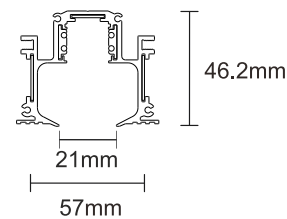

**Objective**

This graphically refined profile effortlessly integrates with architecture, enhancing the uniqueness of the room. The dimensions of the Magnet Profile facilitates installation, and thanks to the easy-to-use inside cover, cabling in between modules can be hidden. The fixtures, in combination with led lines or led dots, further upgrades the architectural character of this profile.

**Obiettivo**

Questo profilo graficamente raffinato si integra facilmente con l'architettura, migliorando l'unicità della stanza. Le dimensioni del profilo magnetico facilitano l'installazione e, grazie alla copertura interna di facile utilizzo, i cavi tra i moduli possono essere nascosti. Gli apparecchi, in combinazione con linee a led o punti a led, migliorano ulteriormente il carattere architettonico di questo profilo.

Recessed Mounted	CODE	SIZE mm
	3144R-01	1000 X 57 X 46.2 H
	3144R-02	2000 X 57 X 46.2 H
	3144R-03	3000 X 57 X 46.2 H

TRIMLESS	ECO	DIFFERENT LENGTH
55°C	PWM / 2.4GWifi Controller	
-25°C		
PASEL ACCREDITATION	IP 20	EMERGENCY LIGHT
SELV	series wiring	
RoHS		
CE COMPLIANCE	CIDET	ERC
A++	DC 48V	

**3144R-LV**  
Straight Joints Connector (without cable)

**3144R-LVC**  
Live end (with 3m cable)

**3144R-TK**  
Live corner track connector

In a continuing effort to offer the best product possible, we reserve the right to change, without notice, specifications or materials that in our opinion will not alter the function of the product. Specification sheets found at [www.romaluce.it](http://www.romaluce.it) are the most recent versions and supercede all other printed or electronic versions.