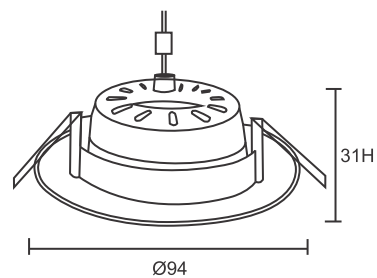

GROUP DIMMING

Adjusting

55°C

-25°C

Glowing Wire Test - 850°

IP 44

PHASE DIMMING

UGR <19

SDCM 2.0/3.0

CIDET

EAC

COMPLIANCE

LM-79 TM-21

LM-80

PASEL ACCREDITATION

COB

CRI >90

SELV

series wiring

RoHS

CE

COMPLIANCE

U

A++

85~265V

50/60Hz