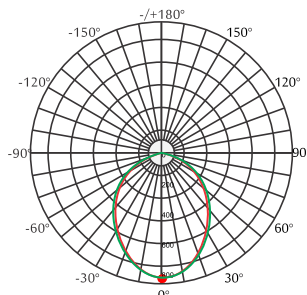

GROUP DIMMING

Adjusting

55°C

-25°C

Glowing Wire Test - 850°

IP 44

PHASE DIMMING

UGR <19

SDCM 2.0/3.0

CIDET

EAC

COMPLIANCE

LM-79 TM-21

LM-80

PASEL ACCREDITATION

COB

CRI >90

SELV

series wiring

RoHS

CE

COMPLIANCE

U

A++

85~265V

50/60Hz