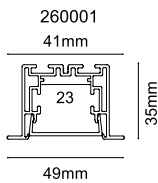

Objective

Designed in a creative carrier buckle extremely convenient for installation and maintenance. Aluminum profile with high-quality surface treatment and three optional colors of black, white, and silver. Specially designed light source with PC diffusers producing homogenous & soft lighting. Super free connection: 180° extender, "L-", "T-" and "X-" type light corner Installation way: recessed trim

Obiettivo

Progettato con una fibbia portante creativa estremamente conveniente per l'installazione e la manutenzione. Profilo in alluminio con trattamento superficiale di alta qualità e tre colori opzionali di nero, bianco e argento. Sorgente luminosa appositamente progettata con diffusori per PC che producono un'illuminazione omogenea e morbida. Collegamento super libero: prolunga a 180°, angolo luminoso tipo "L-", "T-" e "X-" Modo di installazione: cornice ad incasso

Description

Housing - 6063 alloy used for aluminum extruded. It allows complex shapes to be formed with very smooth surfaces fit for anodizing and so is popular for visible architectural applications. This aluminum profile can be manufactured with maximum length 5000mm and it has several mounting accessories as recessed clip kit.

Diffuser - PMMA opal, clear or prismatic