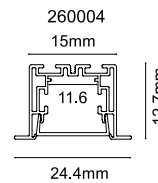

Objective

Designed in a creative carrier buckle extremely convenient for installation and maintenance. Aluminum profile with high-quality surface treatment and three optional colors of black, white, and silver. Specially designed light source with PC diffusers producing homogenous & soft lighting. Super free connection: 180° extender, "L-", "T-" and "X-" type light corner Installation way: recessed trim

Obiettivo

Progettato con una fibbia portante creativa estremamente conveniente per l'installazione e la manutenzione. Profilo in alluminio con trattamento superficiale di alta qualità e tre colori opzionali di nero, bianco e argento. Sorgente luminosa appositamente progettata con diffusori per PC che producono un'illuminazione omogenea e morbida. Collegamento super libero: prolunga a 180°, angolo luminoso tipo "L-", "T-" e "X-" Modo di installazione: cornice ad incasso

Description

Housing - 6063 alloy used for aluminum extruded. It allows complex shapes to be formed with very smooth surfaces fit for anodizing and so is popular for visible architectural applications. This aluminum profile can be manufactured with maximum length 5000mm and it has several mounting accessories as recessed clip kit.

Diffuser - PMMA opal, clear or prismatic