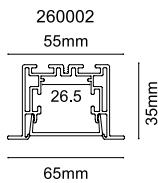

Objective

Designed in a creative carrier buckle extremely convenient for installation and maintenance. Aluminum profile with high-quality surface treatment and three optional colors of black, white, and silver. Specially designed light source with PC diffusers producing homogenous & soft lighting. Super free connection: 180° extender, "L-", "T-" and "X-" type light corner Installation way: recessed trim

Obiettivo

Progettato con una fibbia portante creativa estremamente conveniente per l'installazione e la manutenzione. Profilo in alluminio con trattamento superficiale di alta qualità e tre colori opzionali di nero, bianco e argento. Sorgente luminosa appositamente progettata con diffusori per PC che producono un'illuminazione omogenea e morbida. Collegamento super libero: prolunga a 180°, angolo luminoso tipo "L-", "T-" e "X-" Modo di installazione: cornice ad incasso

Description

Housing - 6063 alloy used for aluminum extruded. It allows complex shapes to be formed with very smooth surfaces fit for anodizing and so is popular for visible architectural applications. This aluminum profile can be manufactured with maximum length 5000mm and it has several mounting accessories as recessed clip kit.

Diffuser - PMMA opal, clear or prismatic