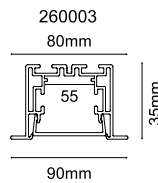

Objective

Designed in a creative carrier buckle extremely convenient for installation and maintenance. Aluminum profile with high-quality surface treatment and three optional colors of black, white, and silver. Specially designed light source with PC diffusers producing homogenous & soft lighting. Super free connection: 180° extender, "L-", "T-" and "X-" type light corner Installation way: recessed trim

Obiettivo

Progettato con una fibbia portante creativa estremamente conveniente per l'installazione e la manutenzione. Profilo in alluminio con trattamento superficiale di alta qualità e tre colori opzionali di nero, bianco e argento. Sorgente luminosa appositamente progettata con diffusori per PC che producono un'illuminazione omogenea e morbida. Collegamento super libero: prolunga a 180°, angolo luminoso tipo "L-", "T-" e "X-" Modo di installazione: cornice ad incasso

Description

Housing - 6063 alloy used for aluminum extruded. It allows complex shapes to be formed with very smooth surfaces fit for anodizing and so is popular for visible architectural applications. This aluminum profile can be manufactured with maximum length 5000mm and it has several mounting accessories as recessed clip kit.

Diffuser - PMMA opal, clear or prismatic