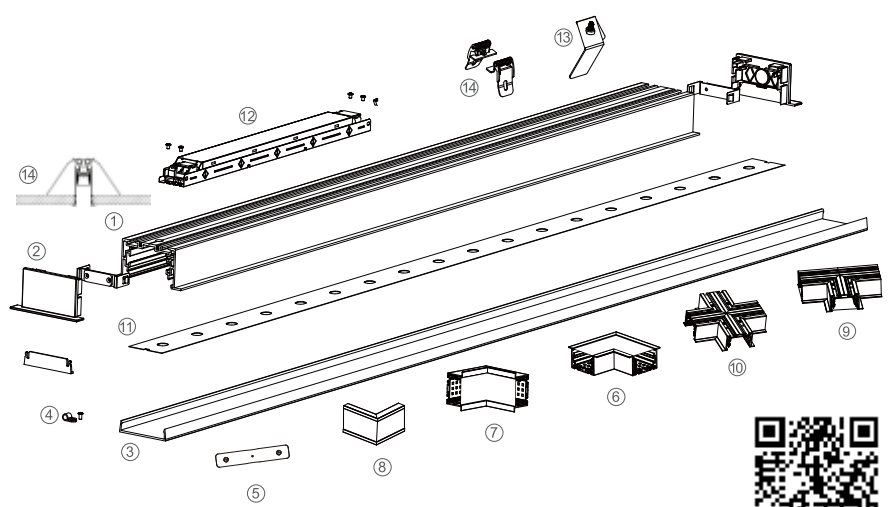

Obiettivo

Progettato con una fibbia portante creativa estremamente conveniente per l'installazione e la manutenzione. Profilo in alluminio con trattamento superficiale di alta qualità e tre colori opzionali di nero, bianco e argento. Sorgente luminosa appositamente progettata con diffusori per PC che producono un'illuminazione omogenea e morbida. Collegamento super libero: prolunga a 180°, angolo luminoso tipo "L-", "T-" e "X-" Modo di installazione: cornice ad incasso

Description

Housing - 6063 alloy used for aluminum extruded. It allows complex shapes to be formed with very smooth surfaces fit for anodizing and so is popular for visible architectural applications. This aluminum profile can be manufactured with maximum length 5000mm and it has several mounting accessories as recessed clip kit.

Diffuser - PMMA opal, clear or prismatic

Applications

Recessed(with trim)

Essentials

- 1- Profile x 1
- 2- End caps x 2
- 3- Diffuser x 1
- 4- Cable clip

Connectors

- 5- 180° extender
- 6- L connector
- 7- L interior connector
- 8- L exterior connector
- 9- T connector
- 10- X connector
- 11- Flexible strip / rigid modular

Installation

- 12- Power supply
- 13- N-type buckle
- 14- Butterfly clamp

In a continuing effort to offer the best product possible, we reserve the right to change, without notice, specifications or materials that in our opinion will not alter the function of the product. Specification sheets found at www.romaluce.it are the most recent versions and supercede all other printed or electronic versions.