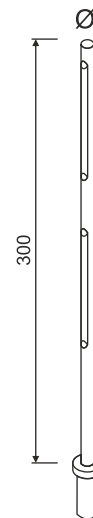

Objective

The high efficient LED system provides excellent result in luminous flux, light brightness, light uniformity and light pleasantness. Available in adjusting light option. Altalena LED showcase light looks fabulous at valuable display case class or display box, shopping center, retail with its light that can optionally be used either side of for a beautiful framing effect.

| CODE | WATTAGE | LUMEN | SIZE mm |
|---------|---------|-------|------------|
| 9401004 | 4W | 480lm | Ø10 X 300H |

| | | |
|---------------------|--------------|---------------------|
| LED | ENERGY STAR | ECO |
| 55°C | Glowing Wire | |
| -25°C | Test - 850° | |
| IP 44 | IK 06 | UGR <19 |
| | | SDCM 2.0/3.0 |
| CIDET | EAC | COMPLIANCE |
| | | LM-79 TM-21 (lm-80) |
| PASEL ACCREDITATION | COB | CRI >90 |
| ROHS | SELV | series wiring |
| CE | COMPLIANCE | U |
| A++ | 85-265V | 50/60Hz |