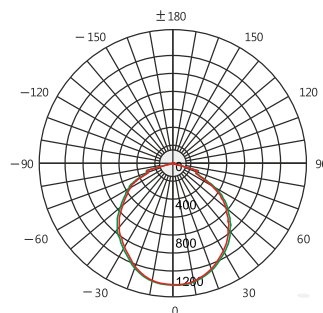

| CODE | WATTAGE | LUMEN | SIZE mm |
|---------|---------|-------|------------|
| 9401004 | 4W | 480lm | Ø10 X 300H |

| | | |
|---------------------|--------------|---------------------|
| LED | ENERGY STAR | ECO |
| 55°C | Glowing Wire | |
| -25°C | Test - 850° | |
| IP 44 | IK 06 | UGR <19 |
| | | SDCM 2.0/3.0 |
| CIDET | EAC | COMPLIANCE |
| | | LM-79 TM-21 (lm-80) |
| PASEL ACCREDITATION | COB | CRI >90 |
| ROHS | SELV | series wiring |
| CE | COMPLIANCE | U |
| A++ | 85-265V | 50/60Hz |