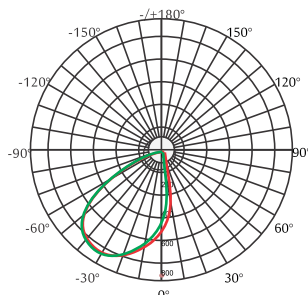

PHASE DIMMING	DALI	1-10 DIMMING	
55°C	Glowing Wire Test - 850°		
-25°C			
IP 44	Adjusting	UGR <19	SDCM 2.0/3.0
	EAC	COMPLIANCE LM-79 TM-21 LM-80	
PASEL ACCREDITATION	COB	CRI >90	
	SELV		series wiring
CE			U
A++	85-265V 50/60Hz