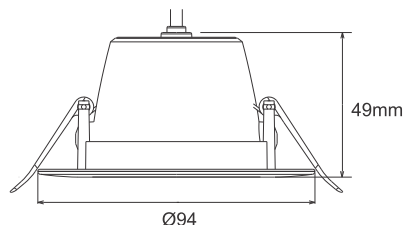

PHASE DIMMING	DALI	1-10 DIMMING	
55°C	Glowing Wire Test - 850°		
-25°C			
IP 44	Adjusting	UGR <19	SDCM 2.0/3.0
	EAC	COMPLIANCE LM-79 TM-21 LM-80	
PASEL ACCREDITATION	COB	CRI >90	
	SELV		series wiring
CE			U
A++	85-265V 50/60Hz