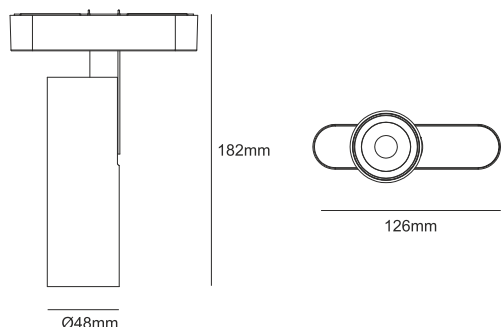

CODE	WATTAGE	LUMEN	SIZE mm
9110612	12W	1464lm	Ø48 X 126 X 182H

**Mounting Accessories**

tuya	Bluetooth	LED
PWM / 2.4Gwifi Controller	ECO	
55°C -25°C	Glowing Wire Test - 850°	
IP 40	Adjustable	UGR <19
		SDCM 2.0/3.0
CIDET	EAC	COMPLIANCE LM-79 TM-21 LM-80
PASEL ACCREDITATION	COB	CRI >90
RoHS	SELV	F
CE	COMPLIANCE	U
<b>A++</b>	DC 48V	