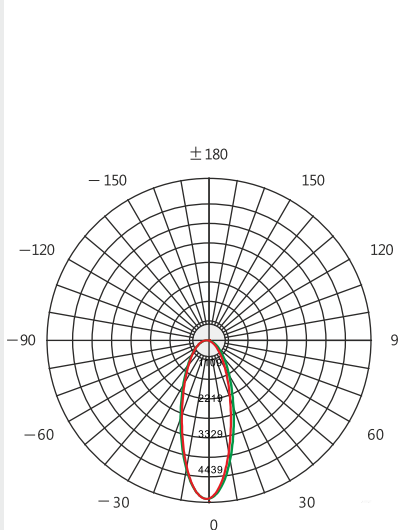

CODE	WATTAGE	LUMEN	SIZE mm
9110612	12W	1464lm	Ø48 X 126 X 182H

**Mounting Accessories**

tuya	Bluetooth	LED
PWM / 2.4Gwifi Controller	ECO	
55°C -25°C	Glowing Wire Test - 850°	
IP 40	Adjustable	UGR <19
		SDCM 2.0/3.0
CIDET	EAC	COMPLIANCE LM-79 TM-21 LM-80
PASEL ACCREDITATION	COB	CRI >90
RoHS	SELV	F
CE	COMPLIANCE	U
<b>A++</b>	DC 48V	