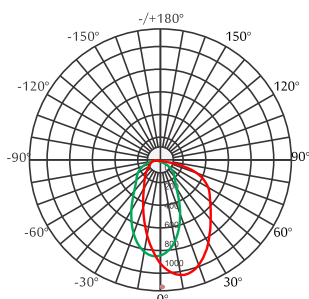

LED			
PHASE DIMMING	DALI	1-10 DIMMING	ECO
55°C		Glowing Wire Test - 850°	
-25°C			
IP 44	Adjusting	UGR <19	SDCM 2.0/3.0
	EAC	COMPLIANCE LM-79 TM-21 LM-80	
PASEL ACCREDITATION	COB	CRI >90	
	SELV		series wiring
CE			U
A++		85-265V 50/60Hz