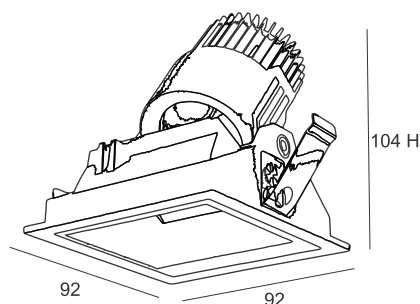

LED			
PHASE DIMMING	DALI	1-10 DIMMING	ECO
55°C		Glowing Wire Test - 850°	
-25°C			
IP 44	Adjusting	UGR <19	SDCM 2.0/3.0
	EAC	COMPLIANCE LM-79 TM-21 LM-80	
PASEL ACCREDITATION	COB	CRI >90	
	SELV		series wiring
CE			U
A++		85-265V 50/60Hz