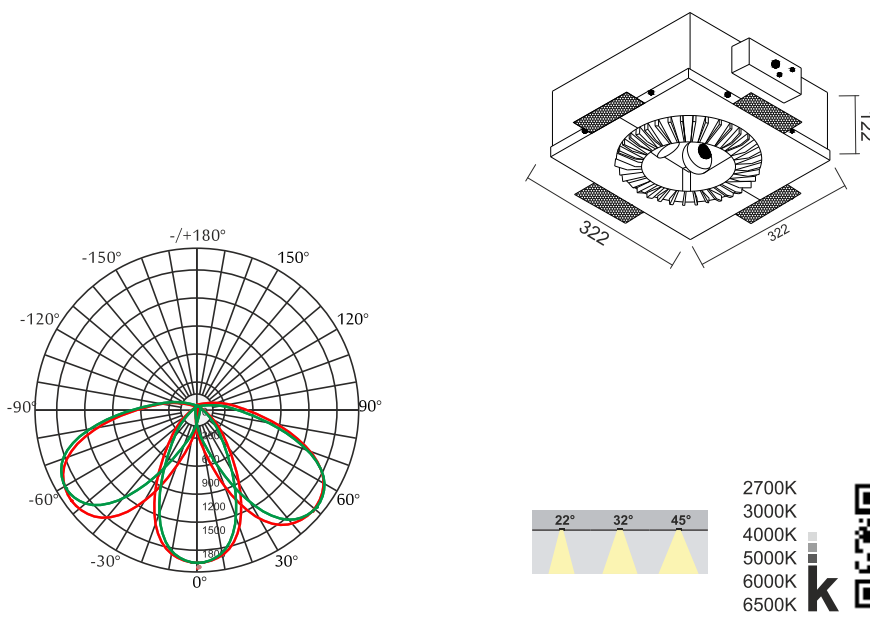

**Standards** - manufactured in accordance with tested as per PTPS IEC 62722

CODE	WATTAGE	LUMEN	SIZE mm	
5081339	3X13W	3900lm	322 X 322 X 122H	267X267

		Frameless	
PHASE DIMMING	DALI	1-10 DIMMING	
55°C	Glowing Wire Test - 850°		
-25°C	Adjustable		
IP 40	UGR <19	SDCM 2.0/3.0	
		COMPLIANCE LM-79 TM-21 LM-80	
PASEL ACCREDITATION	COB	CRI >90	
	SELV		series wiring
			
<b>A++</b>	85~265V 50/60Hz		