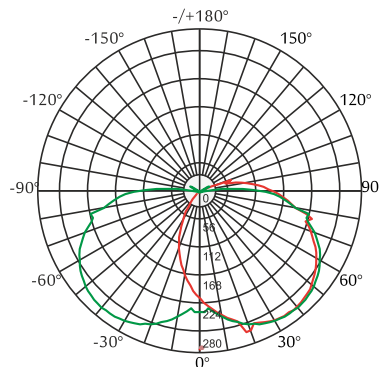

CODE	WATTAGE	LUMEN	SIZE mm
1331709	9W	990lm	155 X 104 X 500 / 900 H

LED			
PHASE DIMMING	DALI	1-10 DIMMING	ENERGY STAR
65°C	Glowing Wire Test - 850°		
-20°C			
IP 65	IK 08	UGR <22	SDCM 2.0/3.0
CIDET	EAC	COMPLIANCE LM-79 TM-21 LM-80	
PASEL ACCREDITATION	SMD	CRI >90	
ROHS	SELV	F	ECO
CE	COMPLIANCE	RECYCLE	U
A++		220~265V 50/60Hz	