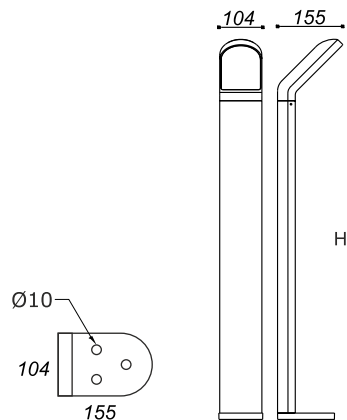

CODE	WATTAGE	LUMEN	SIZE mm
1331709	9W	990lm	155 X 104 X 500 / 900 H

LED			
PHASE DIMMING	DALI	1-10 DIMMING	ENERGY STAR
65°C	Glowing Wire Test - 850°		
-20°C			
IP 65	IK 08	UGR <22	SDCM 2.0/3.0
CIDET	EAC	COMPLIANCE LM-79 TM-21 LM-80	
PASEL ACCREDITATION	SMD	CRI >90	
ROHS	SELV	F	ECO
CE	COMPLIANCE	RECYCLE	U
A++		220~265V 50/60Hz	