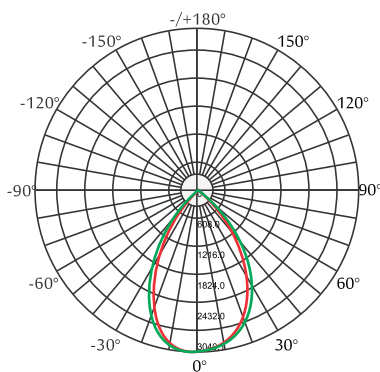

GROUP DIMMING	LED	ENERGY STAR	MEAN WELL
PHASE DIMMING	DALI	1-10 DIMMING	
55°C	Glowing Wire Test - 850°		
-25°C	IP 44	ECO	UGR <19
			SDCM 2.0/3.0
CIDET	EAC	COMPLIANCE LM-79 TM-21 LM-80	
PASEL ACCREDITATION	COB	CRI >90	series wiring
ROHS	SELV	F	
CE	COMPLIANCE	RECYCLE	U
A++		85-265V 50/60Hz