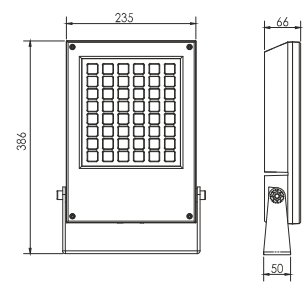

LED	ENERGY STAR	ECO
PHASE DIMMING	DALI	1-10 DIMMING
65°C	Glowing Wire	Test - 850°
-20°C		
IP 66	IK 10	UGR <21
		SDCM 2.0/3.0
CIDET	EAC	COMPLIANCE
		LM-79 TM-21
PASEL ACCREDITATION	SMD	CRI >90
		series wiring
ROHS	SELV	F
		series wiring
CE	COMPLIANCE	U
A++	85-265V	50/60Hz