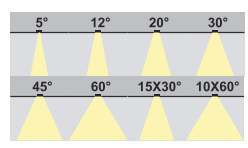

Bracket

1. RGB
2. 2700K
   - 3000K
   - 4000K
   - 5000K
   - 6000K
   - 6500K