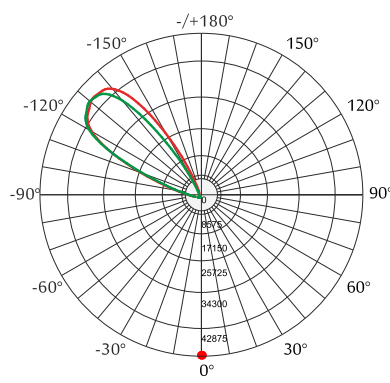

LED	ENERGY STAR	ECO
PHASE DIMMING	DALI	1-10 DIMMING
65°C	Glowing Wire	Test - 850°
-20°C		
IP 66	IK 10	UGR <21
		SDCM 2.0/3.0
CIDET	EAC	COMPLIANCE
		LM-79 TM-21
PASEL ACCREDITATION	SMD	CRI >90
		series wiring
ROHS	SELV	F
		series wiring
CE	COMPLIANCE	U
A++	85-265V	50/60Hz