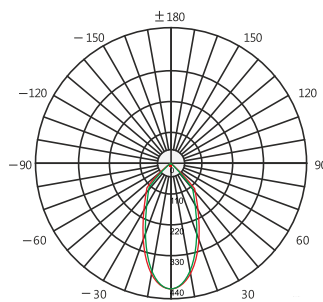

PHASE DIMMING	DALI	1-10 DIMMING	
55°C	Glowing Wire Test - 850°		
-25°C	Adjustable		
IP 44	UGR <19	SDCM 2.0/3.0	
		COMPLIANCE LM-79 TM-21 (lm-80)	
PASEL ACCREDITATION	COB	CRI >90	
	SELV		series wiring
A++	85~265V 50/60Hz