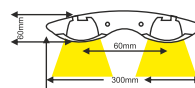

LED	ENERGY STAR	ECO	DIFFERENT LENGTH
PHASE DIMMING	DALI	1-10 DIMMING	
55°C	Glowing Wire Test - 850°		
-25°C	IP 44	IK 07	UGR <19
			SDCM 2.0/3.0
CIDET	EAC	COMPLIANCE LM-79 TM-21 LM-80	
PASEL ACCREDITATION	SMD	CRI >90	
ROHS	SELV	F	series wiring
CE	COMPLIANCE	U	
A++		220-240V 50/60Hz