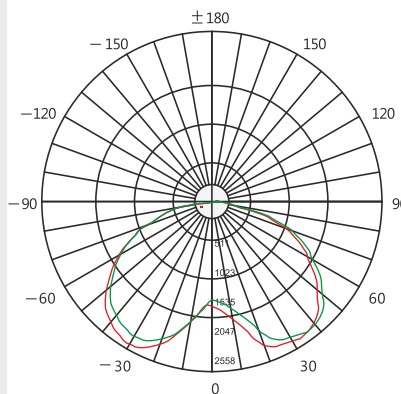

LED	ENERGY STAR	ECO	DIFFERENT LENGTH
PHASE DIMMING	DALI	1-10 DIMMING	
55°C	Glowing Wire Test - 850°		
-25°C	IP 44	IK 07	UGR <19
			SDCM 2.0/3.0
CIDET	EAC	COMPLIANCE LM-79 TM-21 LM-80	
PASEL ACCREDITATION	SMD	CRI >90	
ROHS	SELV	F	series wiring
CE	COMPLIANCE	U	
A++		220-240V 50/60Hz