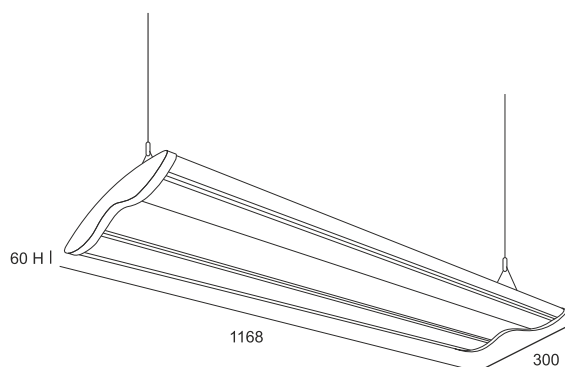

Standards - manufactured in accordance with tested as per PTPS IEC 62722

Mounting Methods - Suspension system with steel wires and height adjustable.

CODE	WATTAGE	LUMEN	SIZE mm
9521730	30W	3600lm	1168 X 300 X 60 H
9521740	40W	4800lm	1168 X 300 X 60 H
9521748	48W	5760lm	1168 X 300 X 60 H