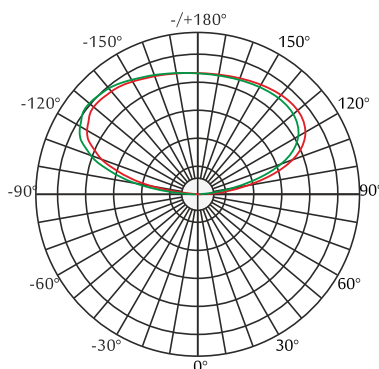

PHASE DIMMING	DALI	1-10 DIMMING
65°C	Glowing Wire Test - 850°	
-20°C	IP 67	IK 09
	UGR <21	SDCM 2.0/3.0
		COMPLIANCE LM-79 TM-21 (TM-80)
PASEL ACCREDITATION	SMD	CRI >90
	SELV	series wiring
A++	DC 24V	220~240V 50/60Hz