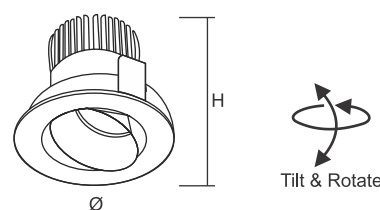

PHASE DIMMING	DALI	1-10 DIMMING	
	55°C	Glowing Wire Test - 850°	
IP 40		UGR <19	SDCM 2.0/3.0
	EAC	COMPLIANCE	
PASEL ACCREDITATION	COB	CRI >90	
	SELV		series wiring
A++	85~265V 50/60Hz