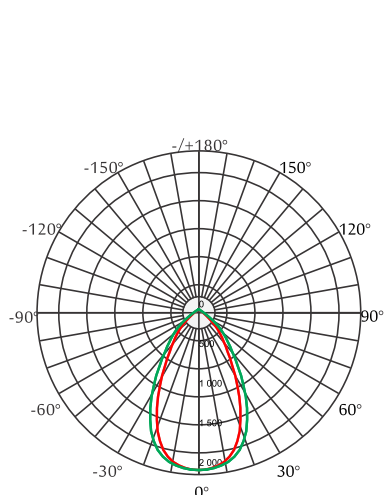

PHASE DIMMING	DALI	1-10 DIMMING	
	55°C	Glowing Wire Test - 850°	
IP 40		UGR <19	SDCM 2.0/3.0
	EAC	COMPLIANCE	
PASEL ACCREDITATION	COB	CRI >90	
	SELV		series wiring
A++	85~265V 50/60Hz