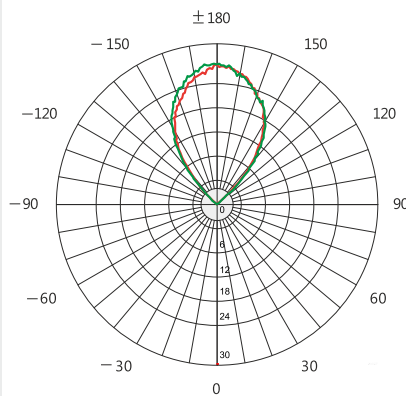

2500 KG LOAD

☒ X ☒ ☒ RGB
☒ RGBW
SINGLE
2700K
3000K
4000K
5000K
6000K

LED Drivers - PHILIPS GTCI TRIDONIC | LED Chips - BRIDGELUX CREE SHARP SAMSUNG PHILIPS CITIZEN

In a continuing effort to offer the best product possible, we reserve the right to change, without notice, specifications or materials that in our opinion will not alter the function of the product. Specification sheets found at www.romaluce.it are the most recent versions and supercede all other printed or electronic versions.