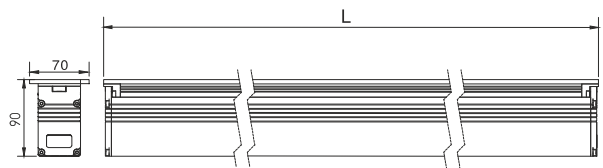

2500 KG LOAD

☒ X ☒ ☒ RGB
☒ RGBW
SINGLE
2700K
3000K
4000K
5000K
6000K

LED Drivers - PHILIPS GTCI TRIDONIC | LED Chips - BRIDGELUX CREE SHARP SAMSUNG PHILIPS CITIZEN

In a continuing effort to offer the best product possible, we reserve the right to change, without notice, specifications or materials that in our opinion will not alter the function of the product. Specification sheets found at www.romaluce.it are the most recent versions and supercede all other printed or electronic versions.