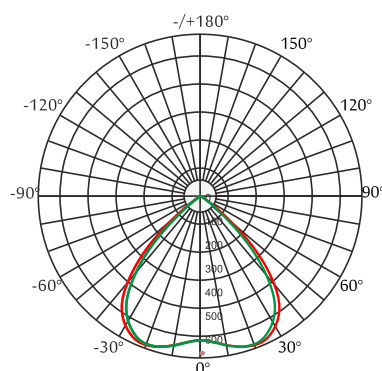

Standards - manufactured in accordance with tested as per PTPS IEC 62722

CODE	WATTAGE	LUMEN	SIZE mm	
5095030	30W	3060lm	Ø156 X 102 H	Ø150
5095045	45W	4590lm	Ø186 X 126 H	Ø175

			
PHASE DIMMING	DALI	1-10 DIMMING	
	55°C	Glowing Wire Test - 850°	
IP 44		UGR <19	SDCM 2.0/3.0
	EAC	COMPLIANCE LM-79 TM-21	
PASEL ACCREDITED	COB	CRI >90	
	SELV		series wiring
			
A++	85-265V 50/60Hz		