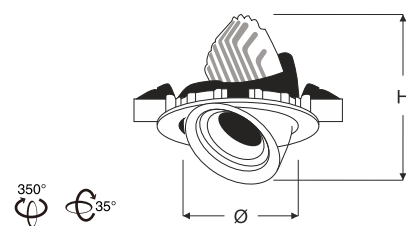

Standards - manufactured in accordance with tested as per PTPS IEC 62722

CODE	WATTAGE	LUMEN	SIZE mm	
5095030	30W	3060lm	Ø156 X 102 H	Ø150
5095045	45W	4590lm	Ø186 X 126 H	Ø175

			
PHASE DIMMING	DALI	1-10 DIMMING	
	55°C	Glowing Wire Test - 850°	
IP 44		UGR <19	SDCM 2.0/3.0
	EAC	COMPLIANCE LM-79 TM-21	
PASEL ACCREDITED	COB	CRI >90	
	SELV		series wiring
			
A++	85-265V 50/60Hz		