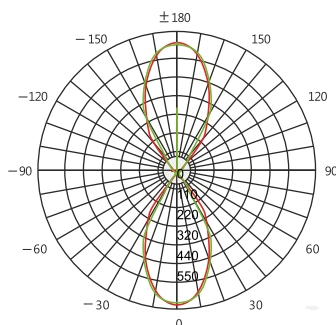

LED	ENERGY STAR	ECO
55°C	Glowing Wire	
-25°C	Test - 850°	
IP 66	IK 08	UGR <21
		SDCM 2.0/3.0
CIDET	EAC	COMPLIANCE
		LM-79 TM-21
PASEL ACCREDITATION	COB	CRI >90
		series wiring
RoHS	SELV	F
		series wiring
CE	COMPLIANCE	U
A++	185-265V	50/60Hz