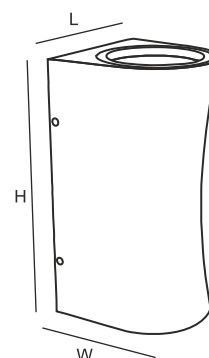

**LED** - reducing energy consumption with L80/B10/F10 50,000 hrs lifetime.

**Standards** - manufactured in accordance with tested as per PTPS IEC 62722

CODE	WATTAGE	LUMEN	SIZE mm
1613312	2X6W	1440lm	104 X 105 X 200H
1613316	2X8W	1920lm	104 X 105 X 200H
1613320	2X10W	2400lm	104 X 105 X 200H