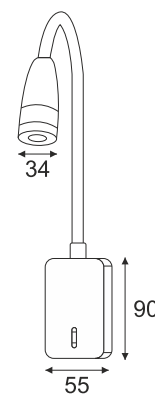

**Standards** - manufactured in accordance with tested as per PTPS IEC 62722

CODE	WATTAGE	LUMEN	SIZE mm
9400602	2W	200lm	Ø34X55X90H

PHASE DIMMING	ENERGY STAR	LED	ECO
55°C	Glowing Wire		
-25°C	Test - 850°		
IP 44	IK 06	UGR <19	SDCM 2.0/3.0
CIDET	EAC	COMPLIANCE	LM-79 TM-21 (lm-80)
PASEL ACCREDITATION	COB	CRI >90	
RoHS	SELV	F	series wiring
CE	COMPLIANCE		U
<b>A++</b>	85~265V	50/60Hz	