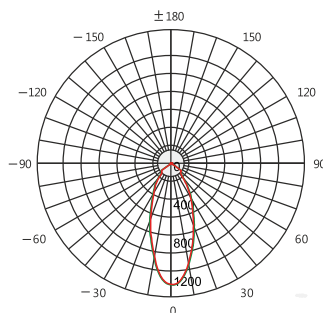

**Standards** - manufactured in accordance with tested as per PTPS IEC 62722

CODE	WATTAGE	LUMEN	SIZE mm
9400602	2W	200lm	Ø34X55X90H

PHASE DIMMING	ENERGY STAR	LED	ECO
55°C	Glowing Wire		
-25°C	Test - 850°		
IP 44	IK 06	UGR <19	SDCM 2.0/3.0
CIDET	EAC	COMPLIANCE	LM-79 TM-21 (lm-80)
PASEL ACCREDITATION	COB	CRI >90	
RoHS	SELV	F	series wiring
CE	COMPLIANCE		U
<b>A++</b>	85~265V	50/60Hz	