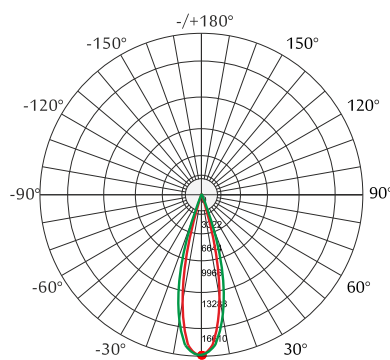

LED	ENERGY STAR	ECO	DIFFERENT LENGTH
PHASE DIMMING	DALI	1-10 DIMMING	
65°C	Glowing Wire Test - 850°		
-20°C			
IP 65	IK 09	UGR <21	SDCM 2.0/3.0
CIDET	EAC	COMPLIANCE LM-79 TM-21 LM-80	
PASEL ACCREDITATION	SMD	CRI >90	
ROHS	SELV	F	series wiring
CE	COMPLIANCE	U	
A++	DC 24V	85-265V 50/60Hz