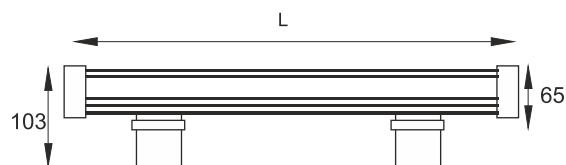

LED	ENERGY STAR	ECO	DIFFERENT LENGTH
PHASE DIMMING	DALI	1-10 DIMMING	
65°C	Glowing Wire Test - 850°		
-20°C			
IP 65	IK 09	UGR <21	SDCM 2.0/3.0
CIDET	EAC	COMPLIANCE LM-79 TM-21 LM-80	
PASEL ACCREDITATION	SMD	CRI >90	
ROHS	SELV	F	series wiring
CE	COMPLIANCE	U	
A++	DC 24V	85-265V 50/60Hz