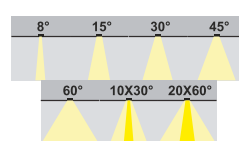

LED	ENERGY STAR	ECO	DIFFERENT LENGTH
PHASE DIMMING	DALI	1-10 DIMMING	
65°C	Glowing Wire Test - 850°		
-20°C			
IP 65	IK 09	UGR <21	SDCM 2.0/3.0
CIDET	EAC	COMPLIANCE LM-79 TM-21 LM-80	
PASEL ACCREDITATION	SMD	CRI >90	
ROHS	SELV	F	series wiring
CE	COMPLIANCE	U	
A++	DC 24V	85-265V 50/60Hz