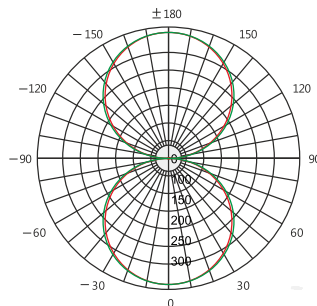

CODE	WATTAGE	LUMEN	SIZE mm
1610007	7.2W	864lm	100 X 100 X 100 H

LED	ENERGY STAR	ECO
55°C	Glowing Wire Test - 850°	
-25°C		
IP 54	IK 06	UGR <21
		SDCM 2.0/3.0
CIDET	EAC	COMPLIANCE
		LM-78 TM-21
PASEL ACCREDITATION	SMD	CRI >90
ROHS	SELV	F series wiring
CE	COMPLIANCE	U
A++	185-265V	50/60Hz