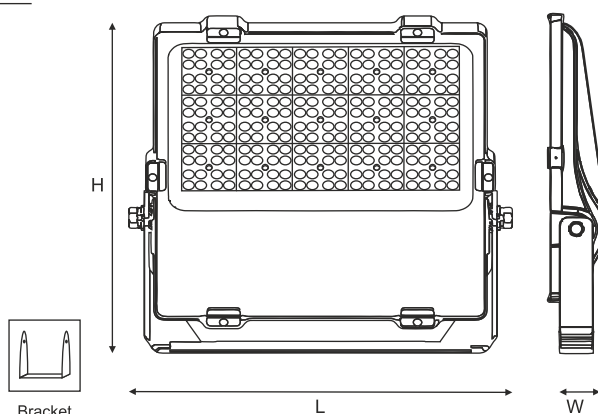

Description

Housing - Die cast aluminium powder coated with choice of RAL colors.

High corrosion aluminium body with stainless steel screw in additional with rubber silicon gasket supplied.

Diffuser - Tempered clear glass diffuser specially for LED with optical PMMA Lens.

LED - reducing energy consumption with L80/B10/F10 100,000 hrs lifetime.

Standards - manufactured in accordance with EN 60598-1 and 60598-2-1

Accessories - Mounting bracket, pole mounting adaptor, clamp bracket.

CODE	WATTAGE	LUMEN	SIZE mm
2151540	40W	4800lm	240 X 69 X 300 H
2151550	50W	6000lm	240 X 69 X 300 H
2151560	60W	7200lm	240 X 69 X 300 H
2151580	80W	9600lm	295 X 71 X 335 H
21515100	100W	12000lm	295 X 71 X 335 H
21515120	120W	14400lm	320 X 75 X 375 H
21515150	150W	18000lm	320 X 75 X 375 H
21515180	180W	21600lm	345 X 78 X 400 H
21515200	200W	24000lm	345 X 78 X 400 H
21515240	240W	28800lm	410 X 83 X 464 H
21515300	300W	36000lm	410 X 83 X 464 H