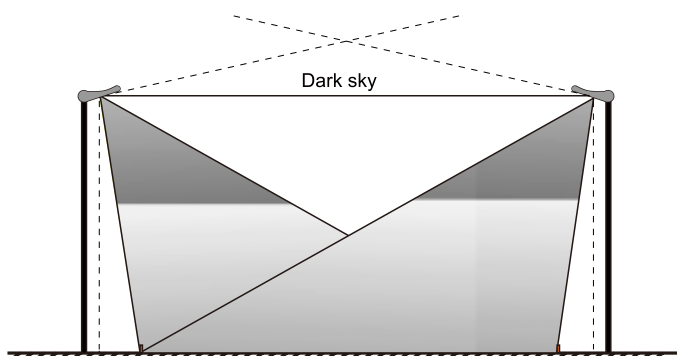

Description

Housing - Die cast aluminium powder coated with choice of RAL colors.

High corrosion aluminium body with stainless steel screw in additional with rubber silicon gasket supplied.

Diffuser - Tempered clear glass diffuser specially for LED with optical PMMA Lens.

LED - reducing energy consumption with L80/B10/F10 100,000 hrs lifetime.

Standards - manufactured in accordance with EN 60598-1 and 60598-2-1

Accessories - Mounting bracket, pole mounting adaptor, clamp bracket.

CODE	WATTAGE	LUMEN	SIZE mm
2151540	40W	4800lm	240 X 69 X 300 H
2151550	50W	6000lm	240 X 69 X 300 H
2151560	60W	7200lm	240 X 69 X 300 H
2151580	80W	9600lm	295 X 71 X 335 H
21515100	100W	12000lm	295 X 71 X 335 H
21515120	120W	14400lm	320 X 75 X 375 H
21515150	150W	18000lm	320 X 75 X 375 H
21515180	180W	21600lm	345 X 78 X 400 H
21515200	200W	24000lm	345 X 78 X 400 H
21515240	240W	28800lm	410 X 83 X 464 H
21515300	300W	36000lm	410 X 83 X 464 H