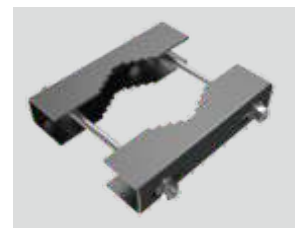

**Description**

**Housing** - Die cast aluminium powder coated with choice of RAL colors.

High corrosion aluminium body with stainless steel screw in additional with rubber silicon gasket supplied.

**Diffuser** - Tempered clear glass diffuser specially for LED with optical PMMA Lens.

Pole mounting-42mm adaptor

Pole mounting-76mm adaptor

Pole mounting-60mm adaptor

Clamp bracket

LED	ENERGY STAR	ECO	
PHASE DIMMING	DALI	1-10 DIMMING	
65°C	Glowing Wire Test - 850°		
-20°C	IP 66	IK 09	UGR <21
			SDCM 2.0/3.0
CIDET	EAC	COMPLIANCE LM-78 TM-21 (LM-80)	
PASEL ACCREDITATION	SMD	CRI >90	
RoHS	SELV	F	series wiring
CE	COMPLIANCE	U	
A++		85~265V 50/60Hz	