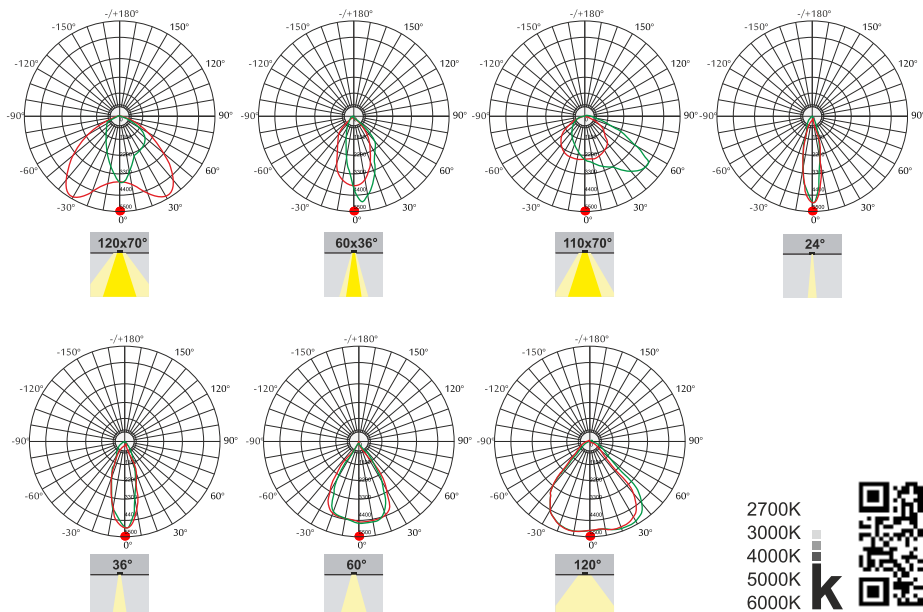

CODE	WATTAGE	LUMEN	SIZE mm
2151540	40W	4800lm	240 X 69 X 300 H
2151550	50W	6000lm	240 X 69 X 300 H
2151560	60W	7200lm	240 X 69 X 300 H
2151580	80W	9600lm	295 X 71 X 335 H
21515100	100W	12000lm	295 X 71 X 335 H
21515120	120W	14400lm	320 X 75 X 375 H
21515150	150W	18000lm	320 X 75 X 375 H
21515180	180W	21600lm	345 X 78 X 400 H
21515200	200W	24000lm	345 X 78 X 400 H
21515240	240W	28800lm	410 X 83 X 464 H
21515300	300W	36000lm	410 X 83 X 464 H

Pole mounting-42mm adaptor

Pole mounting-76mm adaptor

Pole mounting-60mm adaptor

Clamp bracket

LED	ENERGY STAR	ECO	
PHASE DIMMING	DALI	1-10 DIMMING	
65°C	Glowing Wire Test - 850°		
-20°C	IP 66	IK 09	UGR <21
			SDCM 2.0/3.0
CIDET	EAC	COMPLIANCE LM-78 TM-21 (LM-80)	
PASEL ACCREDITATION	SMD	CRI >90	
RoHS	SELV	F	series wiring
CE	COMPLIANCE	U	
A++		85~265V 50/60Hz	