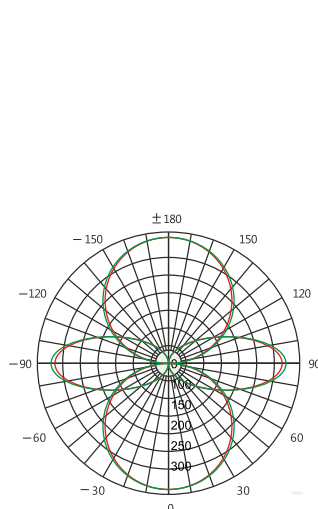

CODE	WATTAGE	LUMEN	SIZE mm
1611606	6W	720lm	260 X 112 X 112H
1611612	12W	1440lm	385 X 117 X 130H

LED	ENERGY STAR	ECO	
55°C	Glowing Wire		
-25°C	Test - 850°		
IP 65	IK 06	UGR <19	SDCM 2.0/3.0
CIDET	EAC	COMPLIANCE	LM-79 TM-21
PASEL ACCREDITATION	SMD	CRI >90	
RoHS	SELV	F	series wiring
CE	COMPLIANCE		U
A++	185-265V	50/60Hz	