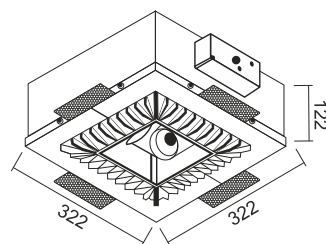

Standards - manufactured in accordance with tested as per PTPS IEC 62722

CODE	WATTAGE	LUMEN	SIZE mm	
5081439	3X13W	3900lm	322 X 322 X 122H	267X267

		Frameless	
PHASE DIMMING	DALI	1-10 DIMMING	
55°C		Glowing Wire Test - 850°	
-25°C	Adjustable	UGR <19	SDCM 2.0/3.0
IP 40		COMPLIANCE LM-79 TM-21 LM-80	
	EAC	CRI >90	
PASEL ACCREDITATION	COB	SELV	series wiring
			
A++	85~265V 50/60Hz		