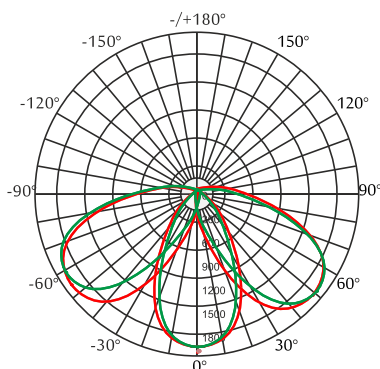

Standards - manufactured in accordance with tested as per PTPS IEC 62722

CODE	WATTAGE	LUMEN	SIZE mm	
5081439	3X13W	3900lm	322 X 322 X 122H	267X267

		Frameless	
PHASE DIMMING	DALI	1-10 DIMMING	
55°C		Glowing Wire Test - 850°	
-25°C	Adjustable	UGR <19	SDCM 2.0/3.0
IP 40		COMPLIANCE LM-79 TM-21 LM-80	
	EAC	CRI >90	
PASEL ACCREDITATION	COB	SELV	series wiring
			
A++	85~265V 50/60Hz		