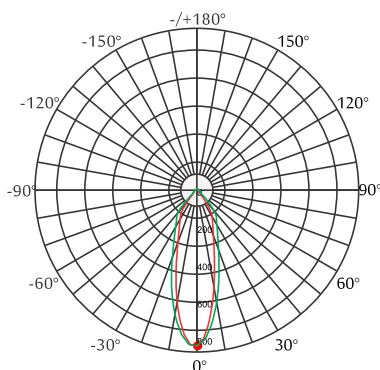

Standards - manufactured in accordance with tested as per PTPS IEC 62722

CODE	WATTAGE	LUMEN	SIZE mm	
6090803	3W	360lm	Ø45 X 30H	Ø38mm 
6090805	5W	600lm	Ø45 X 61H	Ø38mm 
6090807	7W	840lm	Ø45 X 61H	Ø38mm