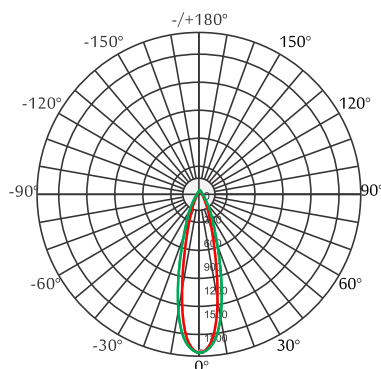

PHASE DIMMING	DALI	1-10 DIMMING	GROUP DIMMING
55°C	Glowing Wire Test - 850°		
-25°C	IP 54	UGR <19	SDCM 2.0/3.0
		COMPLIANCE LM-79 TM-21 LM-80	
		COB	CRI >90
		series wiring	
A++	85~265V 50/60Hz