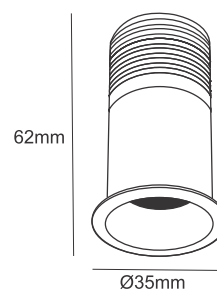

PHASE DIMMING	DALI	1-10 DIMMING	GROUP DIMMING
55°C	Glowing Wire Test - 850°		
-25°C	IP 54	UGR <19	SDCM 2.0/3.0
		COMPLIANCE LM-79 TM-21 LM-80	
		COB	CRI >90
		series wiring	
A++	85~265V 50/60Hz