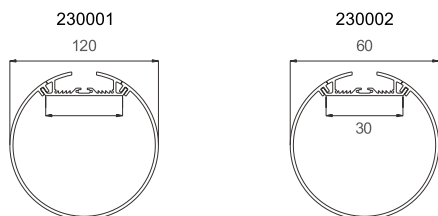

Objective

Designed in a creative carrier buckle extremely convenient for installation and maintenance. Aluminum profile with high-quality surface treatment and three optional colors of black, white, and silver. Specially designed light source with PC diffusers producing homogenous & soft lighting. Super free connection: 180 ° extender.

Obiettivo

Progettato con una fibbia portante creativa estremamente conveniente per l'installazione e la manutenzione. Profilo in alluminio con trattamento superficiale di alta qualità e tre colori opzionali di nero, bianco e argento. Sorgente luminosa appositamente progettata con diffusori per PC che producono un'illuminazione omogenea e morbida. Collegamento super libero: prolunga a 180 °, angolo.

Description

Housing - 6063 alloy used for aluminum extruded. It allows complex shapes to be formed with very smooth surfaces fit for anodizing and so is popular for visible architectural applications. This aluminum profile can be manufactured with maximum length 5000mm and it has several mounting accessories as suspension kit or surface kit.

Diffuser - PMMA Opal diffuser

Applications

Pendant

Surface mounted