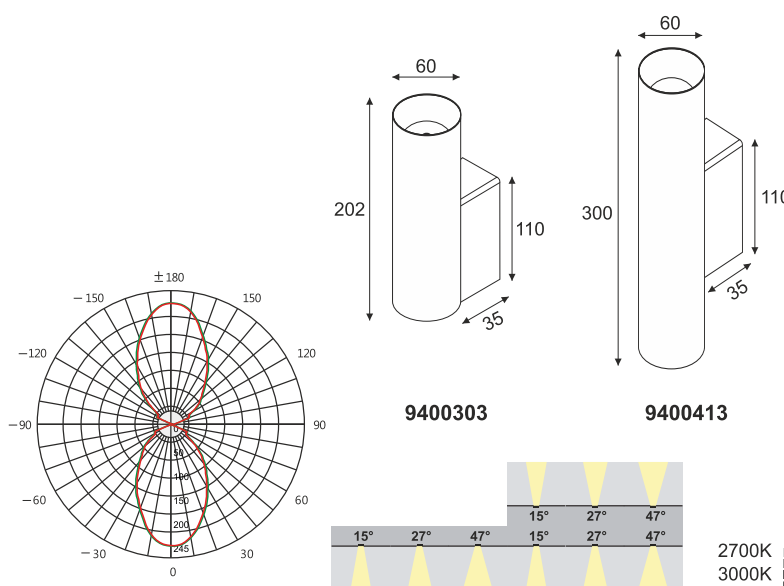

Standards - manufactured in accordance with tested as per PTPS IEC 62722

CODE	WATTAGE	LUMEN	SIZE mm
9400307	7W	700lm	Ø60X35X202H
9400413	13W	Ø60X35X300H	

PHASE DIMMING	55°C	LED	ECO
-25°C	Glowing Wire Test - 850°		
IP 44	IK 06	UGR <19	SDCM 2.0/3.0
CIDET	EAC	COMPLIANCE LM-79 TM-21	LM-80
PASEL ACCREDITATION	COB	CRI >90	
RoHS	SELV	F	series wiring
CE	COMPLIANCE	U	
A++	85~265V	50/60Hz	